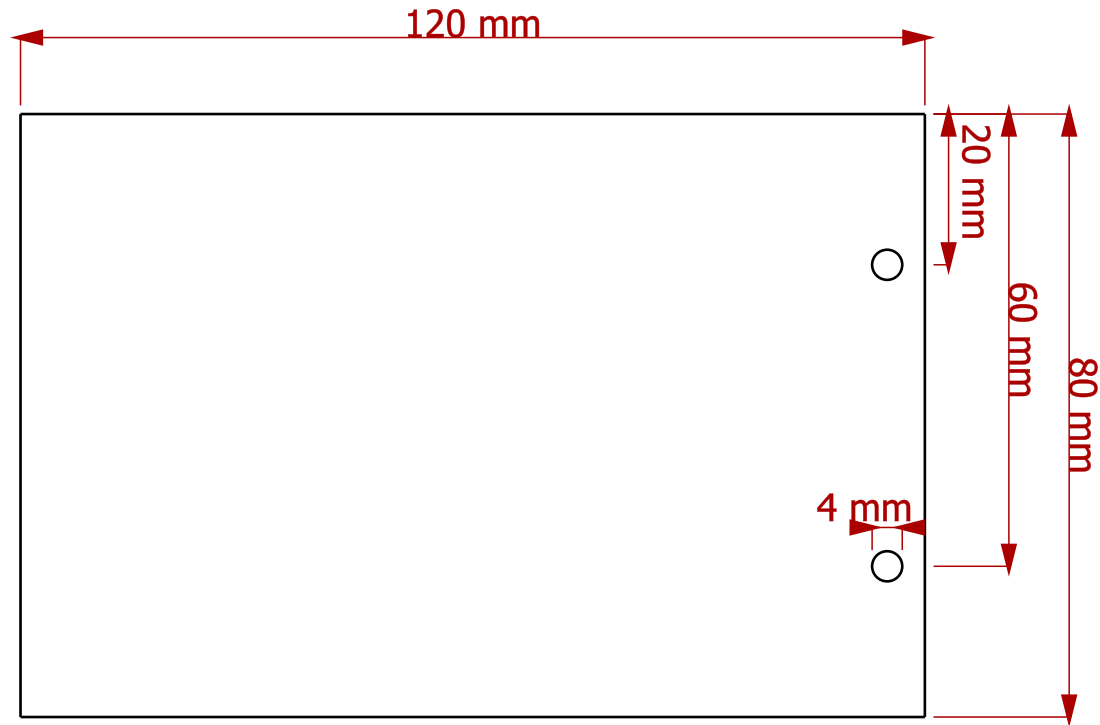

Created by: www.kreativekiste.de	Title: Vogel Futterhaus	Size: A4	Sheet: X / Y	Scale: 0,4
Supplementary information: Meisenknödelhaus Seitenansicht Laubholz 10mm, 6mm Dübel oder Spax Schrauben 4x50mm		Part number: ALL		
		Drawing no.: 1		Revision: REV A
		Date: 31.01.2018		

Created by: www.kreativekiste.de	Title: Vogel Futterhaus	Size: A4	Sheet: X / Y	Scale: 1 / 1
Supplementary information: Bodenplatte Teil 1 Laubholz 10mm		Part number: 1		Drawing no.: 1
		Date: 31.01.2018	Revision: REV A	

Created by: www.kreativekiste.de	Title: Seitenwand	Size: A4	Sheet: X / Y	Scale: 1 / 1
Supplementary information: Seitenwand Teil 2 Laubholz 10mm		Part number: 2		Drawing no.: 1
		Date: 31.01.2018	Revision: REV A	

Created by: www.kreativekiste.de	Title: Vogel Futterhaus	Size: A4	Sheet: X / Y	Scale: 1 / 1
Supplementary information: Dach links Laubholz 10mm		Part number: 4		Revision: REV A
		Drawing no.: 1		
		Date: 31.01.2018		