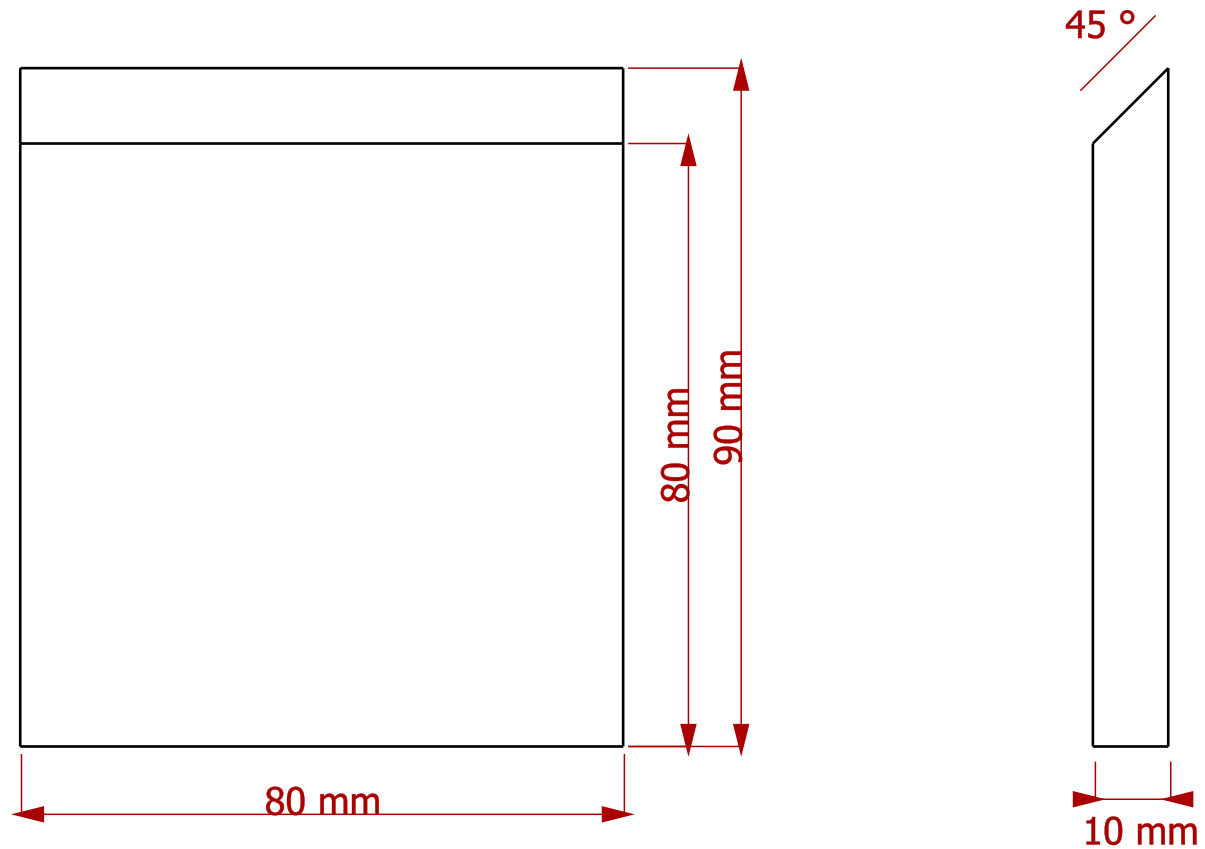

Created by: www.kreativekiste.de	Title: Vogel Futterhaus	Size: A4	Sheet: X / Y	Scale: 0,4
Supplementary information: Meisenknödelhaus Seitenansicht Laubholz 10mm, 6mm Dübel oder Spax Schrauben 4x50mm		Part number: ALL		
		Drawing no.: 1		Revision: REV A
		Date: 31.01.2018		

Created by: www.kreativekiste.de	Title: Vogel Futterhaus	Size: A4	Sheet: X / Y	Scale: 1 / 1
Supplementary information: Bodenplatte Teil 1 Laubholz 10mm		Part number: 1		Drawing no.: 1
		Date: 31.01.2018	Revision: REV A	

Created by: www.kreativekiste.de	Title: Seitenwand	Size: A4	Sheet: X / Y	Scale: 1 / 1
Supplementary information: Seitenwand Teil 2 Laubholz 10mm		Part number: 2		Drawing no.: 1
		Date: 31.01.2018	Revision: REV A	

Created by: www.kreativekiste.de	Title: Vogel Futterhaus	Size: A4	Sheet: X / Y	Scale: 1 / 1
Supplementary information: Dach links Laubholz 10mm		Part number: 4		Revision: REV A
		Drawing no.: 1		
		Date: 31.01.2018		