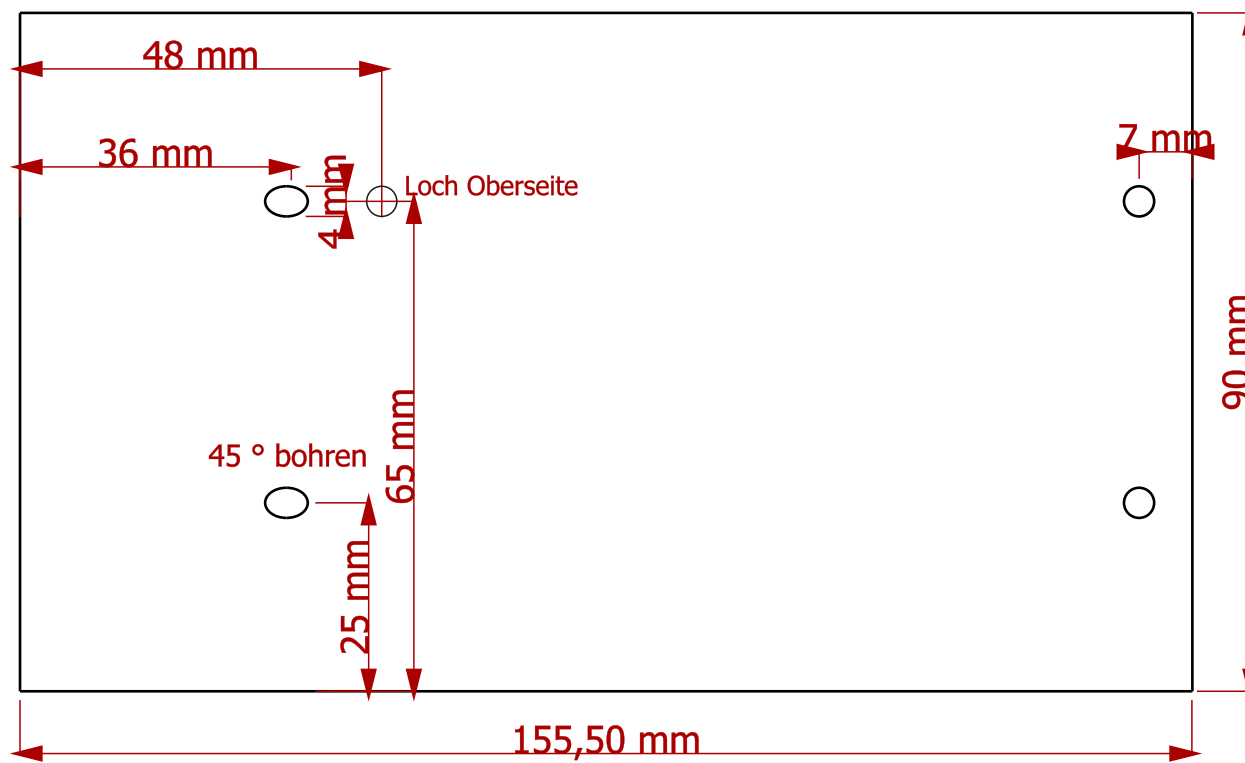

Created by: www.kreativekiste.de	Title: Vogel Futterhaus	Size: A4	Sheet: X / Y	Scale: 0,4
Supplementary information: Meisenknödelhaus Seitenansicht Laubholz 10mm, 6mm Dübel oder Spax Schrauben 4x50mm		Part number: ALL		
		Drawing no.: 1		Revision: REV A
		Date: 31.01.2018		

Created by: www.kreativekiste.de	Title: Vogel Futterhaus	Size: A4	Sheet: X / Y	Scale: 1 / 1
Supplementary information: Bodenplatte Teil 1 Laubholz 10mm		Part number: 1		Drawing no.: 1
		Date: 31.01.2018	Revision: REV A	

Created by: www.kreativekiste.de	Title: Seitenwand	Size: A4	Sheet: X / Y	Scale: 1 / 1
Supplementary information: Seitenwand Teil 2 Laubholz 10mm		Part number: 2		Drawing no.: 1
		Date: 31.01.2018	Revision: REV A	

Created by: www.kreativekiste.de	Title: Vogel Futterhaus	Size: A4	Sheet: X / Y	Scale: 1 / 1
Supplementary information: Dach links Laubholz 10mm		Part number: 4		Revision: REV A
		Drawing no.: 1		
		Date: 31.01.2018		