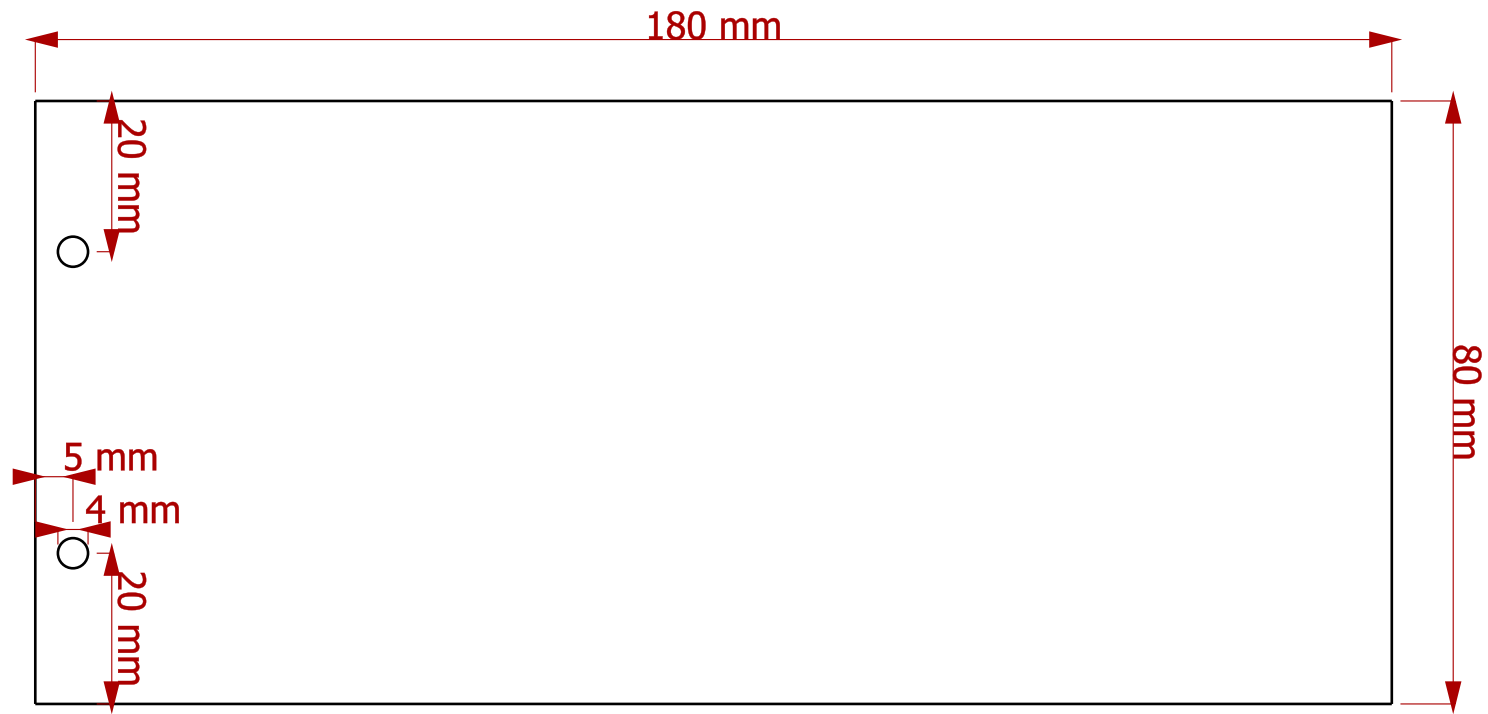

Created by: www.kreativekiste.de	Title: Vogel Futterhaus	Size: A4	Sheet: X / Y	Scale: 0,4
Supplementary information: Meisenknödelhaus Seitenansicht Laubholz 10mm, 6mm Dübel oder Spax Schrauben 4x50mm		Part number: ALL		
		Drawing no.: 1		Revision: REV A
		Date: 31.01.2018		

Created by: www.kreativekiste.de	Title: Vogel Futterhaus	Size: A4	Sheet: X / Y	Scale: 1 / 1
Supplementary information: Bodenplatte Teil 1 Laubholz 10mm		Part number: 1		Drawing no.: 1
		Date: 31.01.2018	Revision: REV A	

Created by: www.kreativekiste.de	Title: Seitenwand	Size: A4	Sheet: X / Y	Scale: 1 / 1
Supplementary information: Seitenwand Teil 2 Laubholz 10mm		Part number: 2		Drawing no.: 1
		Date: 31.01.2018	Revision: REV A	

Created by: www.kreativekiste.de	Title: Vogel Futterhaus	Size: A4	Sheet: X / Y	Scale: 1 / 1
Supplementary information: Dach links Laubholz 10mm		Part number: 4		Revision: REV A
		Drawing no.: 1		
		Date: 31.01.2018		