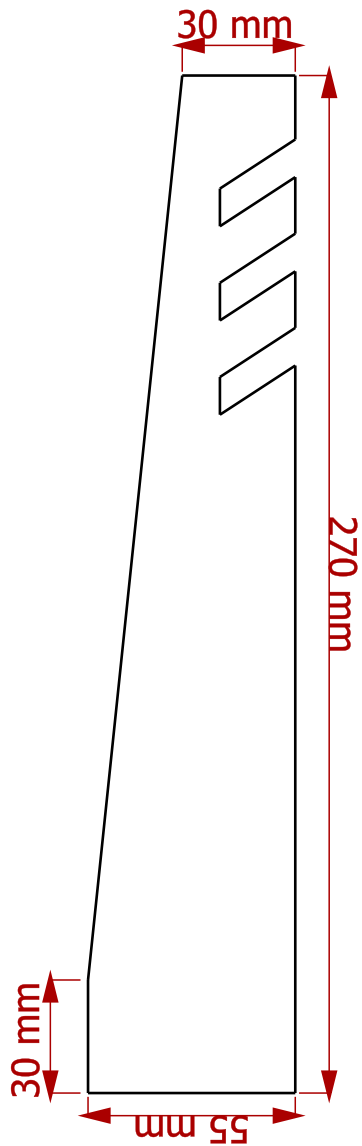

Created by: <a href="http://www.kreativekiste.de">www.kreativekiste.de</a>	Title: <b>Raketenbasis</b>	Size: <b>A4</b>	Sheet: <b>X / Y</b>	Scale: <b>0,5</b>
Supplementary information:  <b>Holzabschussrampe Papierrakete</b>		Part number: <b>1</b>		Revision: <b>REV A</b>
		Drawing no.: <b>1</b>		
		Date: <b>01.2018</b>		

Created by: <a href="http://www.kreativekiste.de">www.kreativekiste.de</a>	Title: <b>Raketenbasis</b>	Size: <b>A4</b>	Sheet: <b>X / Y</b>	Scale: <b>0,5 / 1,0</b>
Supplementary information: <b>Grundplatte</b> <b>Birke Multiplexholz</b> <b>Hölzer verleimen</b>		Part number: <b>1</b>		Revision: <b>REV A</b>
		Drawing no.: <b>2</b>		
		Date: <b>01.2018</b>		

Created by: <a href="http://www.kreativekiste.de">www.kreativekiste.de</a>	Title: <b>Raketenbasis</b>	Size: <b>A4</b>	Sheet: <b>X / Y</b>	Scale: <b>0,5</b>
Supplementary information: <b>Seitenteil Startrampe Birke Multiplexholz</b>		Part number: <b>1</b>		
		Drawing no.: <b>3</b>		
		Date: <b>01.2018</b>	Revision: <b>REV A</b>	

Created by: <a href="http://www.kreativekiste.de">www.kreativekiste.de</a>	Title: Papierrakete	Size: A4	Sheet: X / Y	Scale: 1 / 0,6
Supplementary information:  FreeCAD DRAWING		Part number: 2		Revision: REV A
		Drawing no.: 1		
		Date: 01.2018		