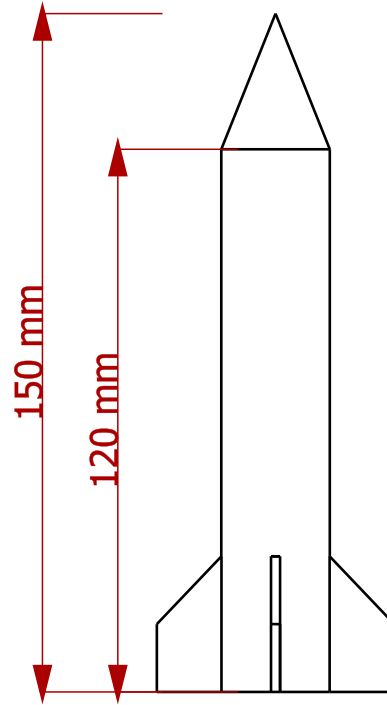

Created by: <a href="http://www.kreativekiste.de">www.kreativekiste.de</a>	Title: <b>Raketenbasis</b>	Size: <b>A4</b>	Sheet: <b>X / Y</b>	Scale: <b>0,5</b>
Supplementary information:  <b>Holzabschussrampe Papierrakete</b>		Part number: <b>1</b>		Revision: <b>REV A</b>
		Drawing no.: <b>1</b>		
		Date: <b>01.2018</b>		

Created by: <a href="http://www.kreativekiste.de">www.kreativekiste.de</a>	Title: <b>Raketenbasis</b>	Size: <b>A4</b>	Sheet: <b>X / Y</b>	Scale: <b>0,5 / 1,0</b>
Supplementary information: <b>Grundplatte</b> <b>Birke Multiplexholz</b> <b>Hölzer verleimen</b>		Part number: <b>1</b>		Revision: <b>REV A</b>
		Drawing no.: <b>2</b>		
		Date: <b>01.2018</b>		

Created by: <a href="http://www.kreativekiste.de">www.kreativekiste.de</a>	Title: <b>Raketenbasis</b>	Size: <b>A4</b>	Sheet: <b>X / Y</b>	Scale: <b>0,5</b>
Supplementary information: <b>Seitenteil Startrampe Birke Multiplexholz</b>		Part number: <b>1</b>		
		Drawing no.: <b>3</b>		
		Date: <b>01.2018</b>	Revision: <b>REV A</b>	

Created by: <a href="http://www.kreativekiste.de">www.kreativekiste.de</a>	Title: Papierrakete	Size: A4	Sheet: X / Y	Scale: 1 / 0,6
Supplementary information:  FreeCAD DRAWING		Part number: 2		Revision: REV A
		Drawing no.: 1		
		Date: 01.2018		