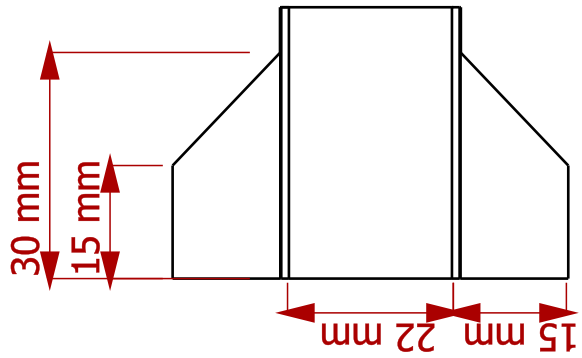

Created by: <a href="http://www.kreativekiste.de">www.kreativekiste.de</a>	Title: <b>Raketenbasis</b>	Size: <b>A4</b>	Sheet: <b>X / Y</b>	Scale: <b>0,5 / 1,0</b>
Supplementary information: <b>Grundplatte</b> <b>Birke Multiplexholz</b> <b>Hölzer verleimen</b>		Part number: <b>1</b>		Revision: <b>REV A</b>
		Drawing no.: <b>2</b>		
		Date: <b>01.2018</b>		

Created by: <a href="http://www.kreativekiste.de">www.kreativekiste.de</a>	Title: <b>Raketenbasis</b>	Size: <b>A4</b>	Sheet: <b>X / Y</b>	Scale: <b>0,5</b>
Supplementary information: <b>Seitenteil Startrampe Birke Multiplexholz</b>		Part number: <b>1</b>		
		Drawing no.: <b>3</b>		
		Date: <b>01.2018</b>	Revision: <b>REV A</b>	

Created by: <a href="http://www.kreativekiste.de">www.kreativekiste.de</a>	Title: Papierrakete	Size: A4	Sheet: X / Y	Scale: 1 / 0,6
Supplementary information:  FreeCAD DRAWING		Part number: 2		Revision: REV A
		Drawing no.: 1		
		Date: 01.2018		