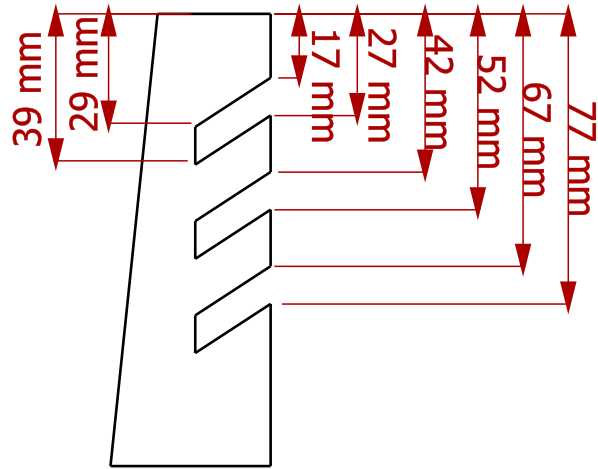

Created by: <a href="http://www.kreativekiste.de">www.kreativekiste.de</a>	Title: <b>Raketenbasis</b>	Size: <b>A4</b>	Sheet: <b>X / Y</b>	Scale: <b>0,5</b>
Supplementary information:  <b>Holzabschussrampe Papierrakete</b>		Part number: <b>1</b>		Revision: <b>REV A</b>
		Drawing no.: <b>1</b>		
		Date: <b>01.2018</b>		

Created by: <a href="http://www.kreativekiste.de">www.kreativekiste.de</a>	Title: <b>Raketenbasis</b>	Size: <b>A4</b>	Sheet: <b>X / Y</b>	Scale: <b>0,5 / 1,0</b>
Supplementary information: <b>Grundplatte</b> <b>Birke Multiplexholz</b> <b>Hölzer verleimen</b>		Part number: <b>1</b>		Revision: <b>REV A</b>
		Drawing no.: <b>2</b>		
		Date: <b>01.2018</b>		

Created by: <a href="http://www.kreativekiste.de">www.kreativekiste.de</a>	Title: <b>Raketenbasis</b>	Size: <b>A4</b>	Sheet: <b>X / Y</b>	Scale: <b>0,5</b>
Supplementary information: <b>Seitenteil Startrampe Birke Multiplexholz</b>		Part number: <b>1</b>		
		Drawing no.: <b>3</b>		
		Date: <b>01.2018</b>	Revision: <b>REV A</b>	

Created by: <a href="http://www.kreativekiste.de">www.kreativekiste.de</a>	Title: Papierrakete	Size: A4	Sheet: X / Y	Scale: 1 / 0,6
Supplementary information:  FreeCAD DRAWING		Part number: 2		Revision: REV A
		Drawing no.: 1		
		Date: 01.2018		