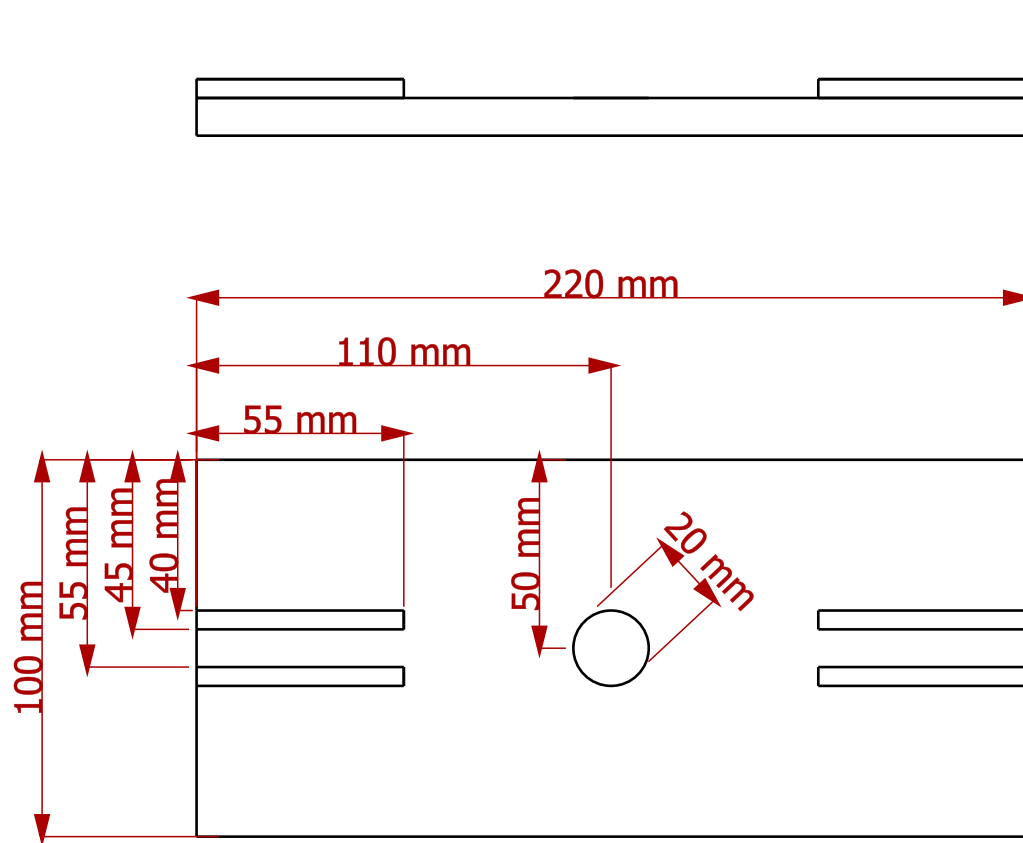

Created by: <a href="http://www.kreativekiste.de">www.kreativekiste.de</a>	Title: <b>Raketenbasis</b>	Size: <b>A4</b>	Sheet: <b>X / Y</b>	Scale: <b>0,5</b>
Supplementary information:  <b>Holzabschussrampe Papierrakete</b>		Part number: <b>1</b>		Revision: <b>REV A</b>
		Drawing no.: <b>1</b>		
		Date: <b>01.2018</b>		

Created by: <a href="http://www.kreativekiste.de">www.kreativekiste.de</a>	Title: <b>Raketenbasis</b>	Size: <b>A4</b>	Sheet: <b>X / Y</b>	Scale: <b>0,5 / 1,0</b>
Supplementary information: <b>Grundplatte</b> <b>Birke Multiplexholz</b> <b>Hölzer verleimen</b>		Part number: <b>1</b>		Revision: <b>REV A</b>
		Drawing no.: <b>2</b>		
		Date: <b>01.2018</b>		

Created by: <a href="http://www.kreativekiste.de">www.kreativekiste.de</a>	Title: <b>Raketenbasis</b>	Size: <b>A4</b>	Sheet: <b>X / Y</b>	Scale: <b>0,5</b>
Supplementary information: <b>Seitenteil Startrampe Birke Multiplexholz</b>		Part number: <b>1</b>		
		Drawing no.: <b>3</b>		
		Date: <b>01.2018</b>	Revision: <b>REV A</b>	

Created by: <a href="http://www.kreativekiste.de">www.kreativekiste.de</a>	Title: Papierrakete	Size: A4	Sheet: X / Y	Scale: 1 / 0,6
Supplementary information:  FreeCAD DRAWING		Part number: 2		Revision: REV A
		Drawing no.: 1		
		Date: 01.2018		