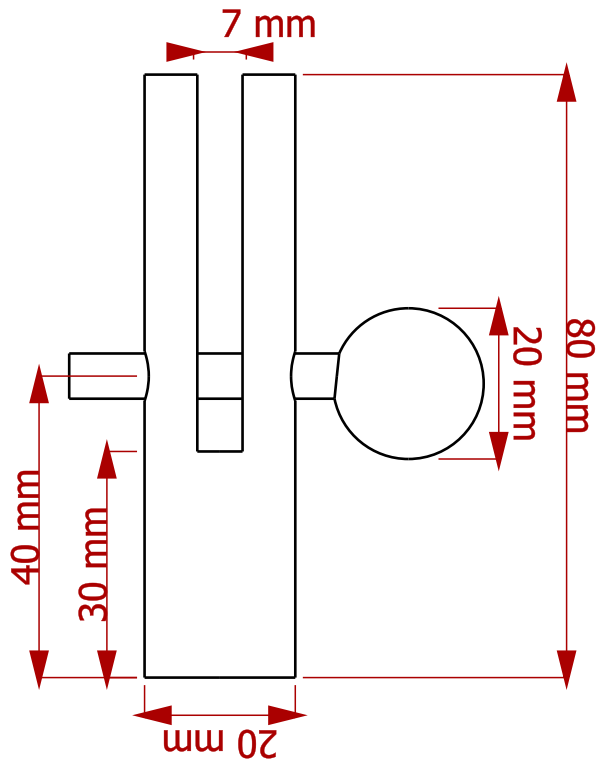

Created by: <a href="http://www.kreativekiste.de">www.kreativekiste.de</a>	Title: <b>Raketenbasis</b>	Size: <b>A4</b>	Sheet: <b>X / Y</b>	Scale: <b>0,5</b>
Supplementary information:  <b>Holzabschussrampe Papierrakete</b>		Part number: <b>1</b>		Revision: <b>REV A</b>
		Drawing no.: <b>1</b>		
		Date: <b>01.2018</b>		

Created by: <a href="http://www.kreativekiste.de">www.kreativekiste.de</a>	Title: <b>Raketenbasis</b>	Size: <b>A4</b>	Sheet: <b>X / Y</b>	Scale: <b>0,5 / 1,0</b>
Supplementary information: <b>Grundplatte</b> <b>Birke Multiplexholz</b> <b>Hölzer verleimen</b>		Part number: <b>1</b>		Revision: <b>REV A</b>
		Drawing no.: <b>2</b>		
		Date: <b>01.2018</b>		

Created by: <a href="http://www.kreativekiste.de">www.kreativekiste.de</a>	Title: <b>Raketenbasis</b>	Size: <b>A4</b>	Sheet: <b>X / Y</b>	Scale: <b>0,5</b>
Supplementary information: <b>Seitenteil Startrampe Birke Multiplexholz</b>		Part number: <b>1</b>		
		Drawing no.: <b>3</b>		
		Date: <b>01.2018</b>	Revision: <b>REV A</b>	

Created by: <a href="http://www.kreativekiste.de">www.kreativekiste.de</a>	Title: Papierrakete	Size: A4	Sheet: X / Y	Scale: 1 / 0,6
Supplementary information:  FreeCAD DRAWING		Part number: 2		Revision: REV A
		Drawing no.: 1		
		Date: 01.2018		