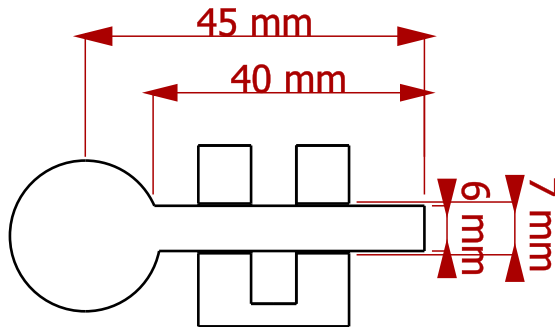

Created by: <a href="http://www.kreativekiste.de">www.kreativekiste.de</a>	Title: <b>Raketenbasis</b>	Size: <b>A4</b>	Sheet: <b>X / Y</b>	Scale: <b>0,5</b>
Supplementary information:  <b>Holzabschussrampe Papierrakete</b>		Part number: <b>1</b>		Revision: <b>REV A</b>
		Drawing no.: <b>1</b>		
		Date: <b>01.2018</b>		

Created by: <a href="http://www.kreativekiste.de">www.kreativekiste.de</a>	Title: <b>Raketenbasis</b>	Size: <b>A4</b>	Sheet: <b>X / Y</b>	Scale: <b>0,5 / 1,0</b>
Supplementary information: <b>Grundplatte</b> <b>Birke Multiplexholz</b> <b>Hölzer verleimen</b>		Part number: <b>1</b>		Revision: <b>REV A</b>
		Drawing no.: <b>2</b>		
		Date: <b>01.2018</b>		

Created by: <a href="http://www.kreativekiste.de">www.kreativekiste.de</a>	Title: <b>Raketenbasis</b>	Size: <b>A4</b>	Sheet: <b>X / Y</b>	Scale: <b>0,5</b>
Supplementary information: <b>Seitenteil Startrampe Birke Multiplexholz</b>		Part number: <b>1</b>		
		Drawing no.: <b>3</b>		
		Date: <b>01.2018</b>	Revision: <b>REV A</b>	

Created by: <a href="http://www.kreativekiste.de">www.kreativekiste.de</a>	Title: Papierrakete	Size: A4	Sheet: X / Y	Scale: 1 / 0,6
Supplementary information:  FreeCAD DRAWING		Part number: 2		Revision: REV A
		Drawing no.: 1		
		Date: 01.2018		